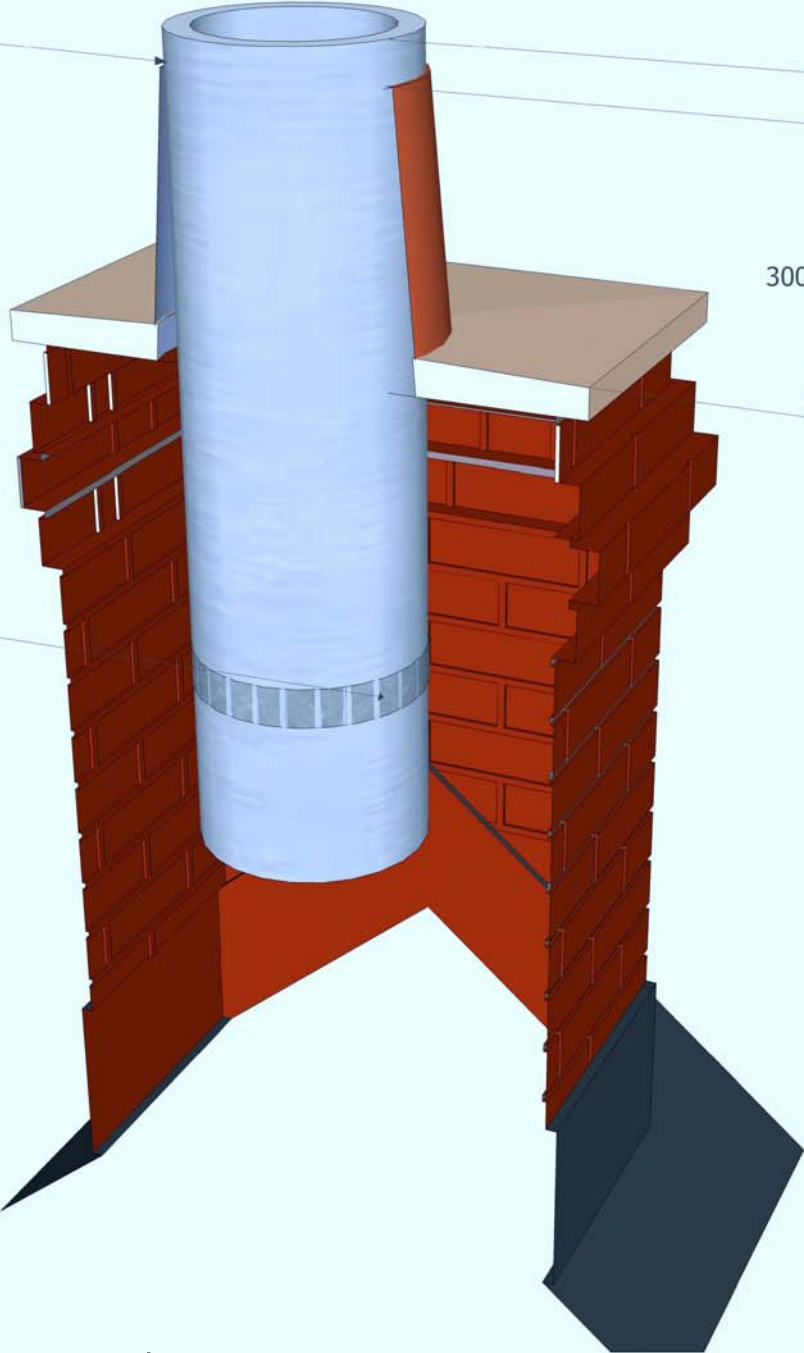

INSULATED FLUE GENERAL DETAIL

Flue Bonded to chimney pot
Protrusion: 50mm approx.

50.0mm

300.0mm

Bonded Wallband to secure flue

House Martin GRP Limited
1, The Square,
Chudleigh, Newton Abbot,
Devon, TQ13 0LD